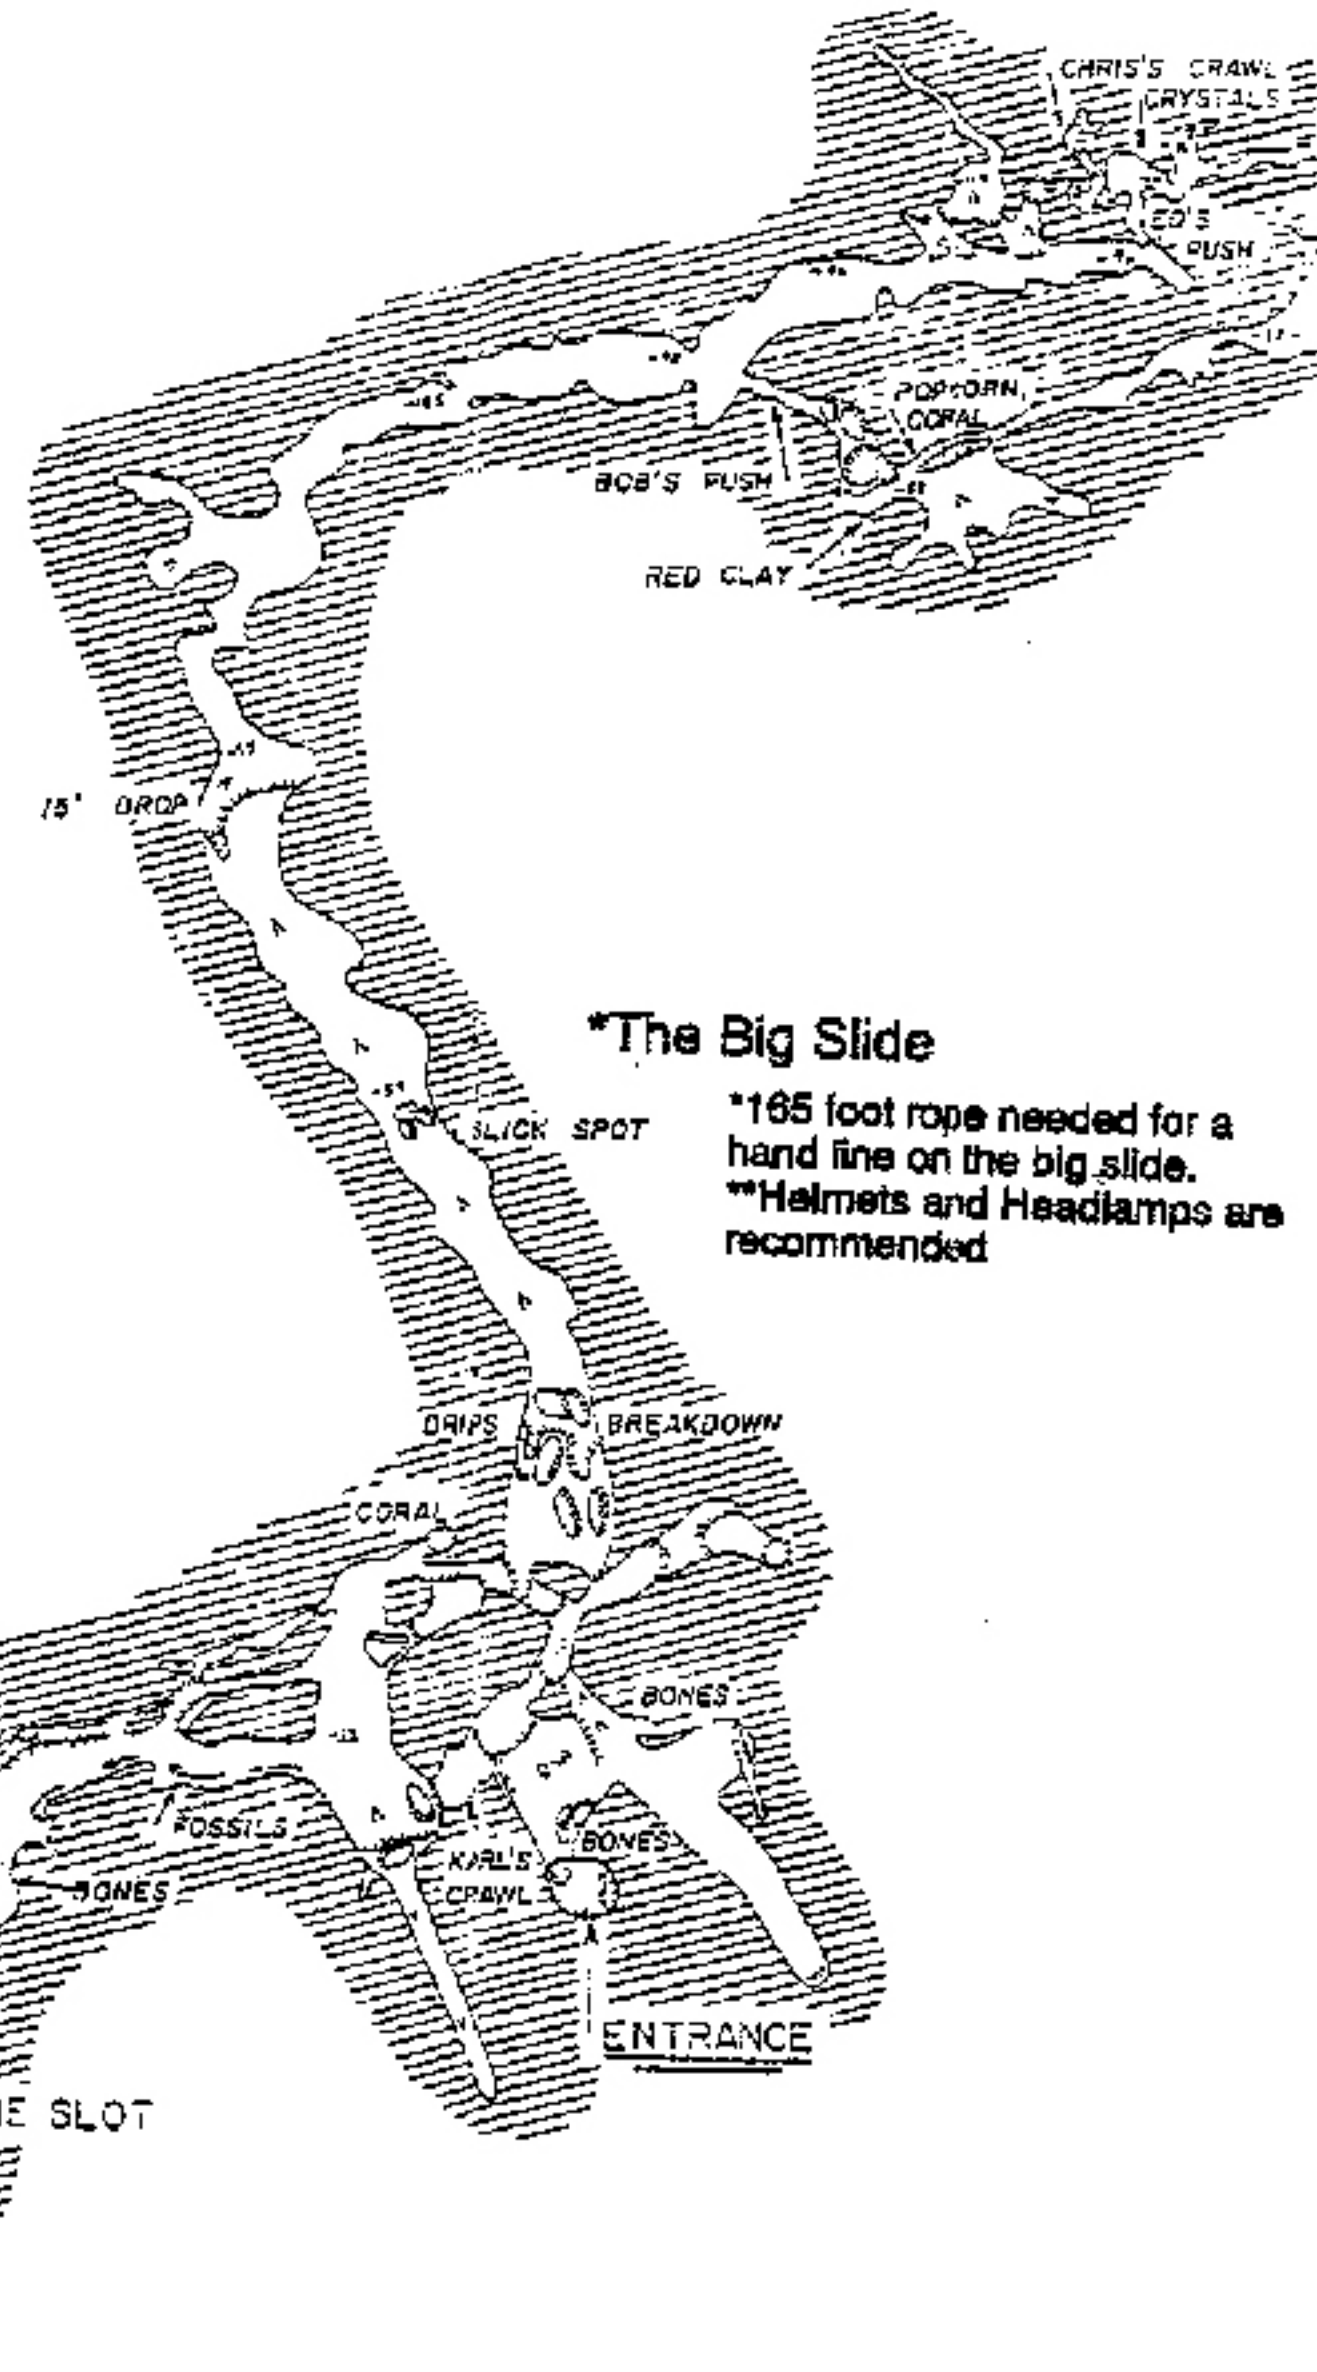

NUTTY PUTTY CAVE

UTAH CO., UTAH

SALT LAKE GROTTO,
N S S

DECEMBER 1965

*The Big Slide

*165 foot rope needed for a hand line on the big slide.
**Helmets and Headlamps are recommended